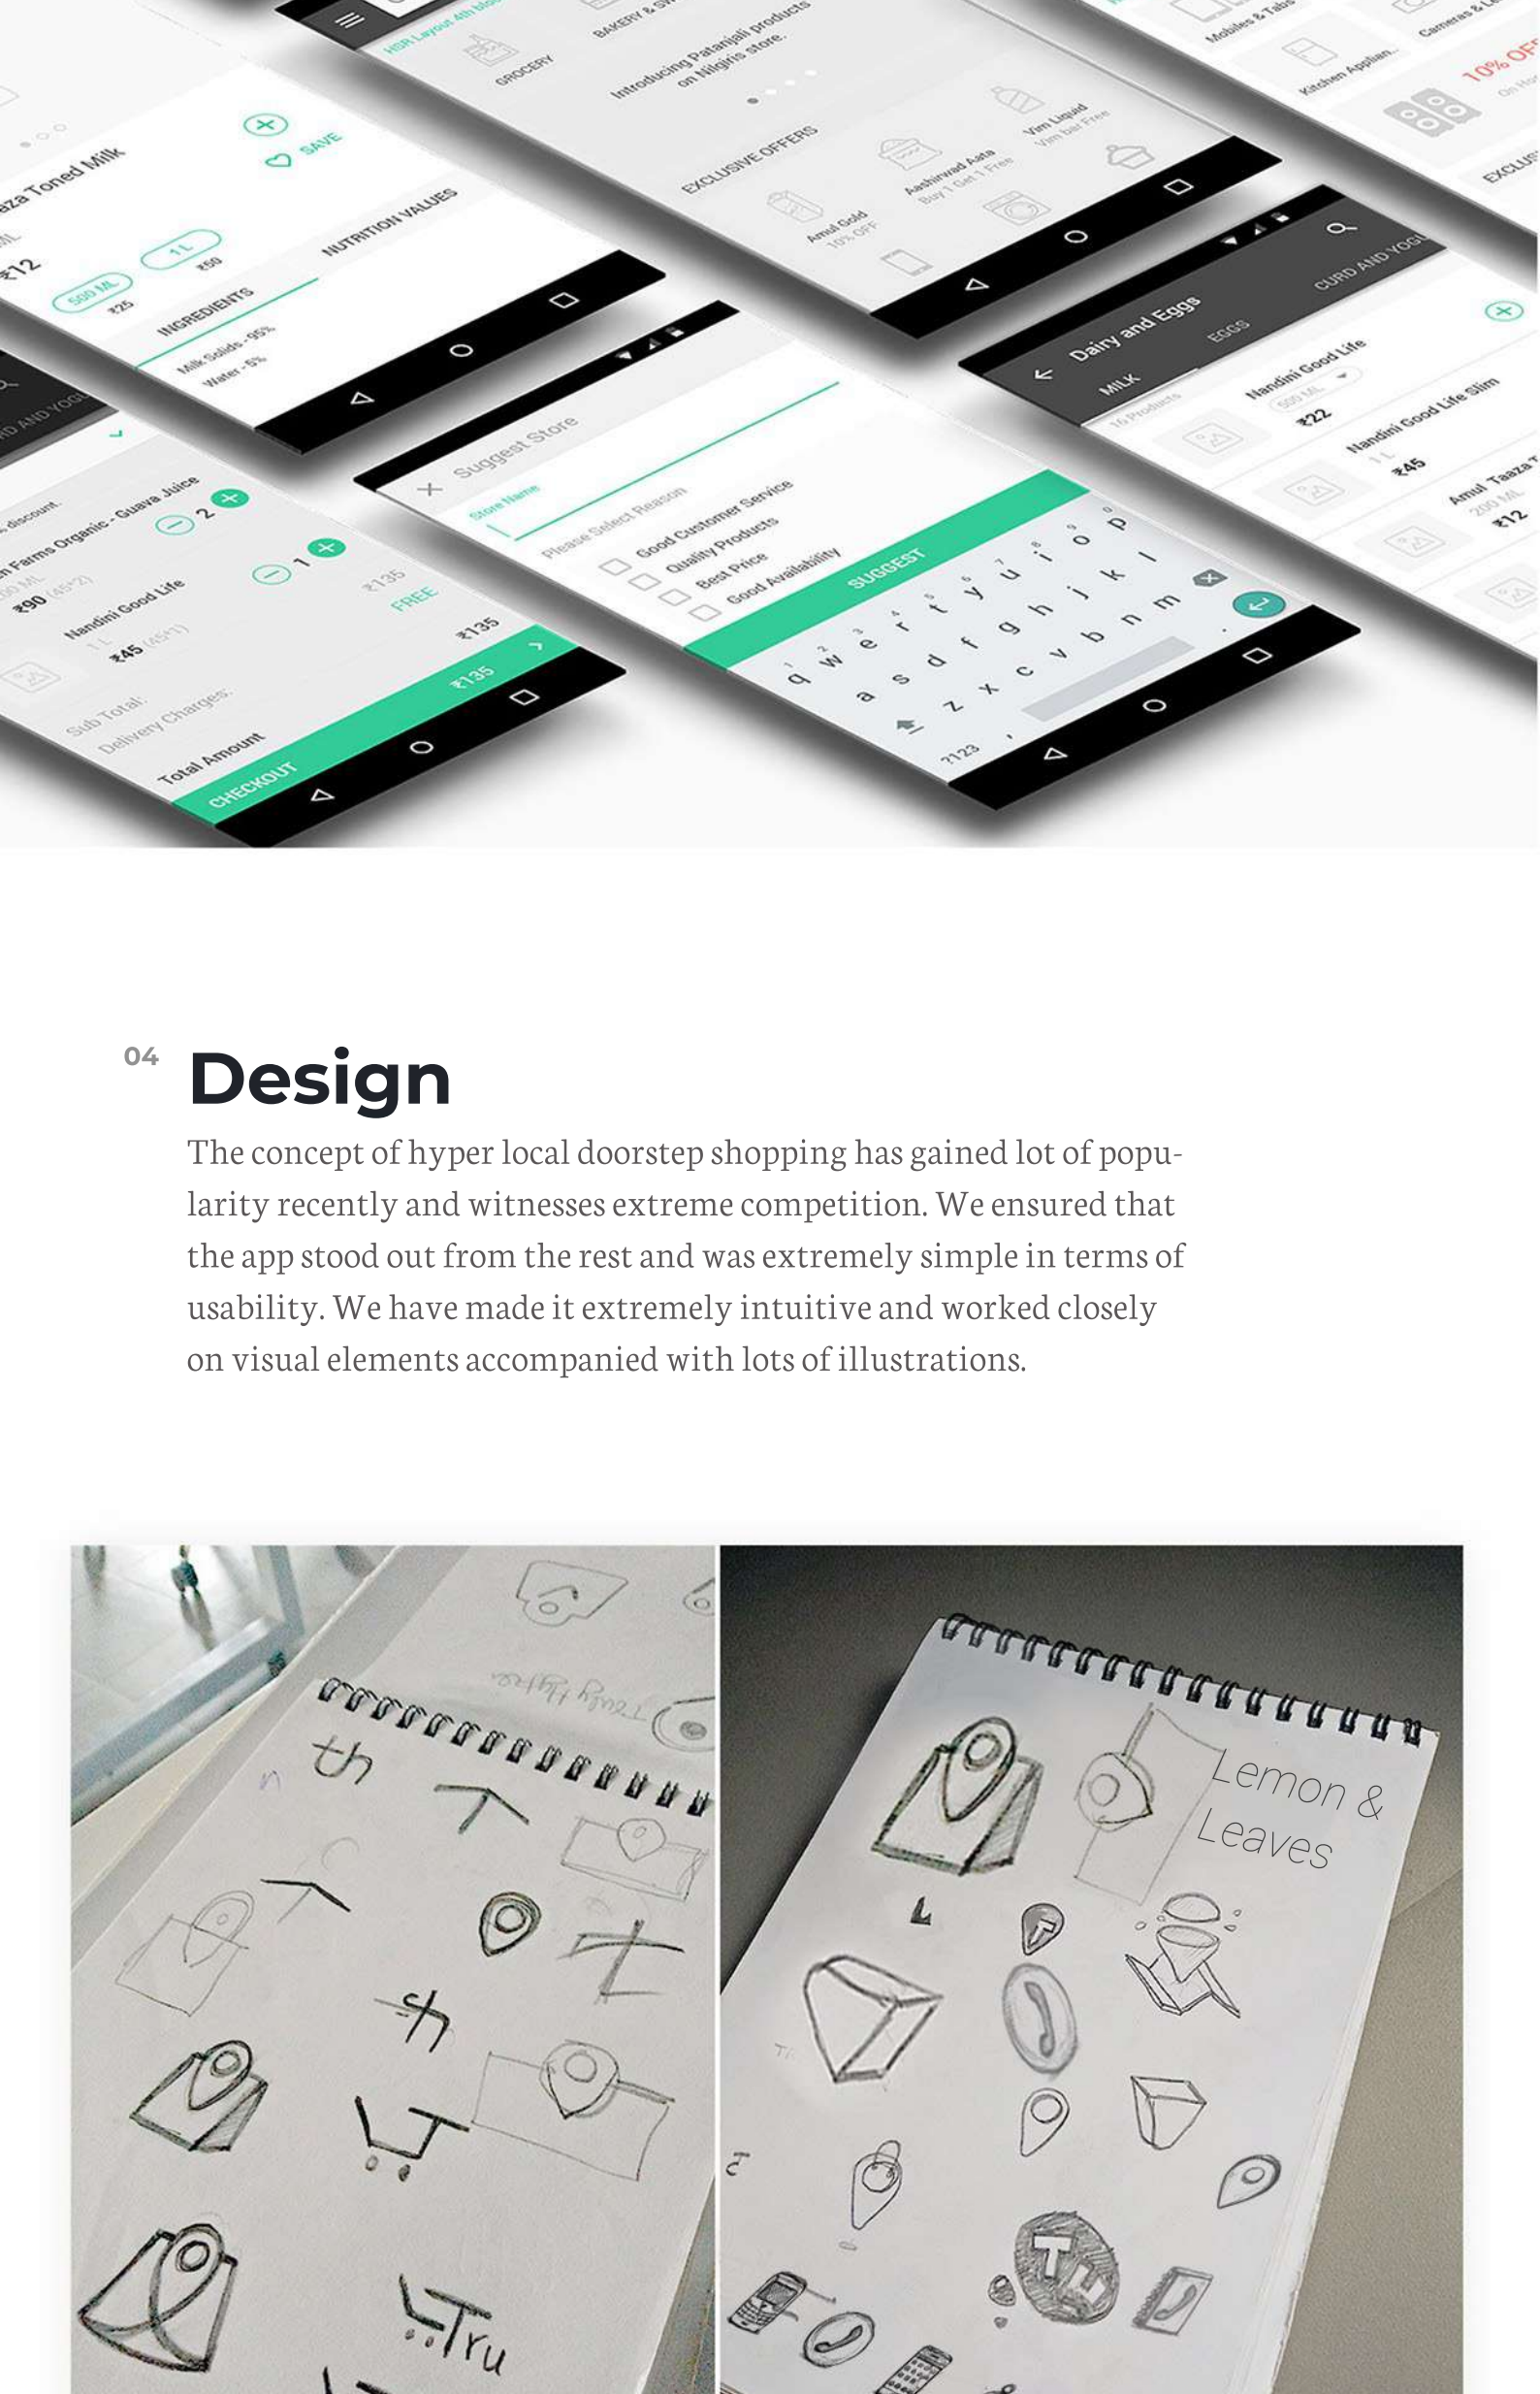

## 03 Define

The biggest challenge while mapping the app was to categorize the products on two models, one was to be driven by locality and second was geared by products. Moreover, the portal integrates the multi-cart facility, easing the buyers shopping experience with single click.