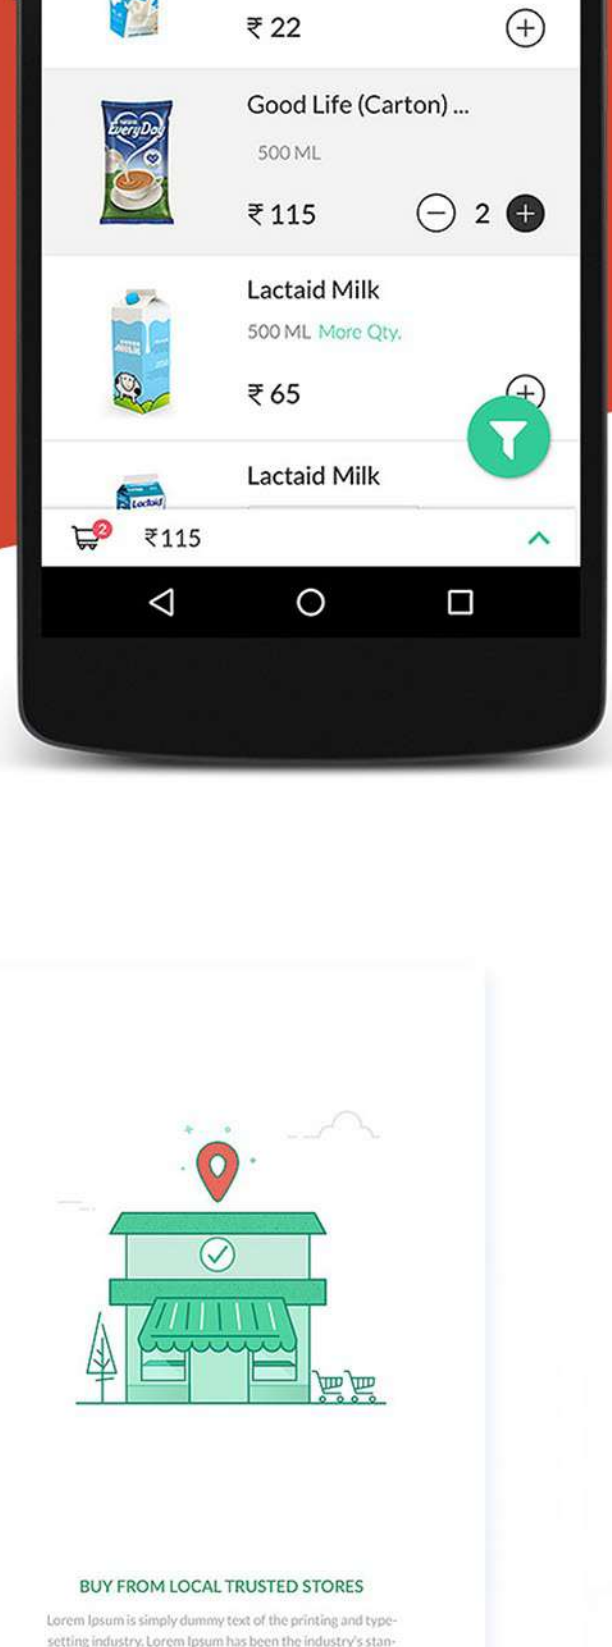

Lemon & Leaves
TRUSTED LOCAL STORES

ONBOARDING SCREENS & ILLUSTRATIONS

CATEGORY

CATEGORY LANDING

PRODUCT CATEGORY LANDING