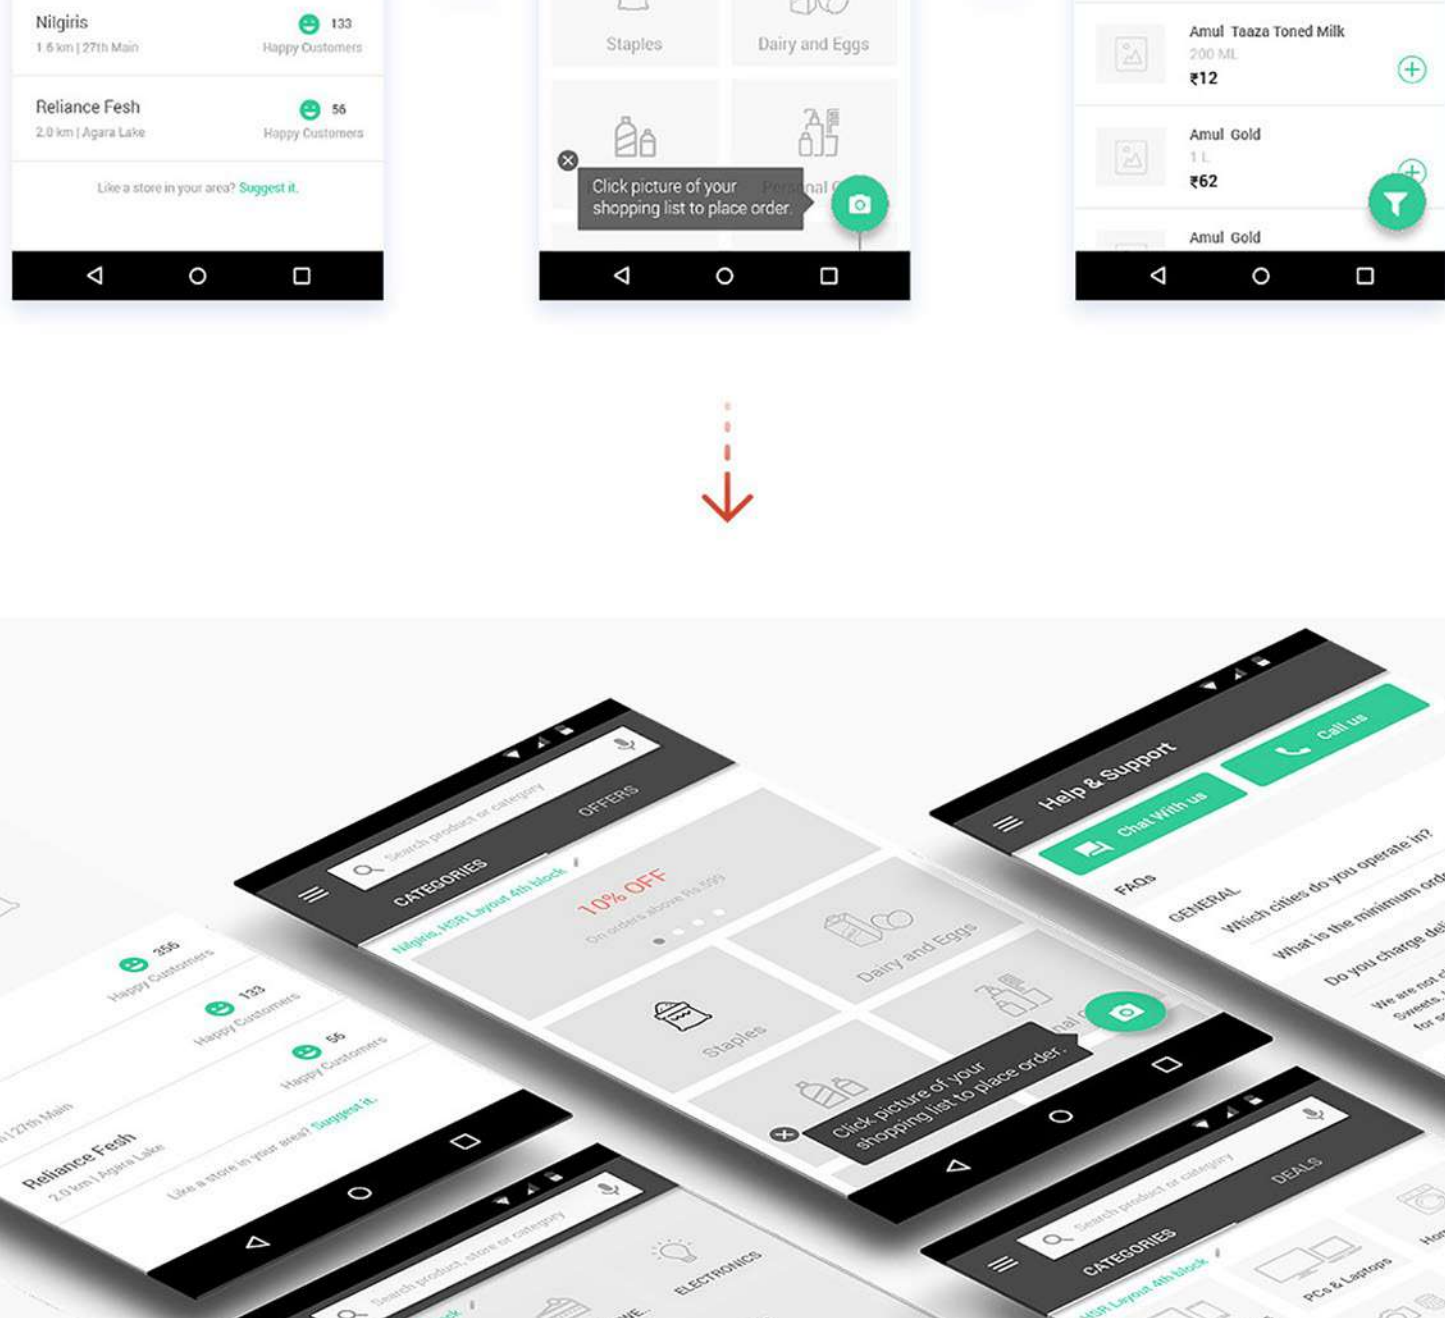

## 02 Discover

Lemon & Leaves connects you with neighbourhood quality and trusted supermarket. Users can discover stores, products, price and then place an order to store via the app or website.

## 03 Define

The biggest challenge while mapping the app was to categorize the products on two models, one was to be driven by locality and second was geared by products. Moreover, the portal integrates the multi-cart facility, easing the buyers shopping experience with single click.